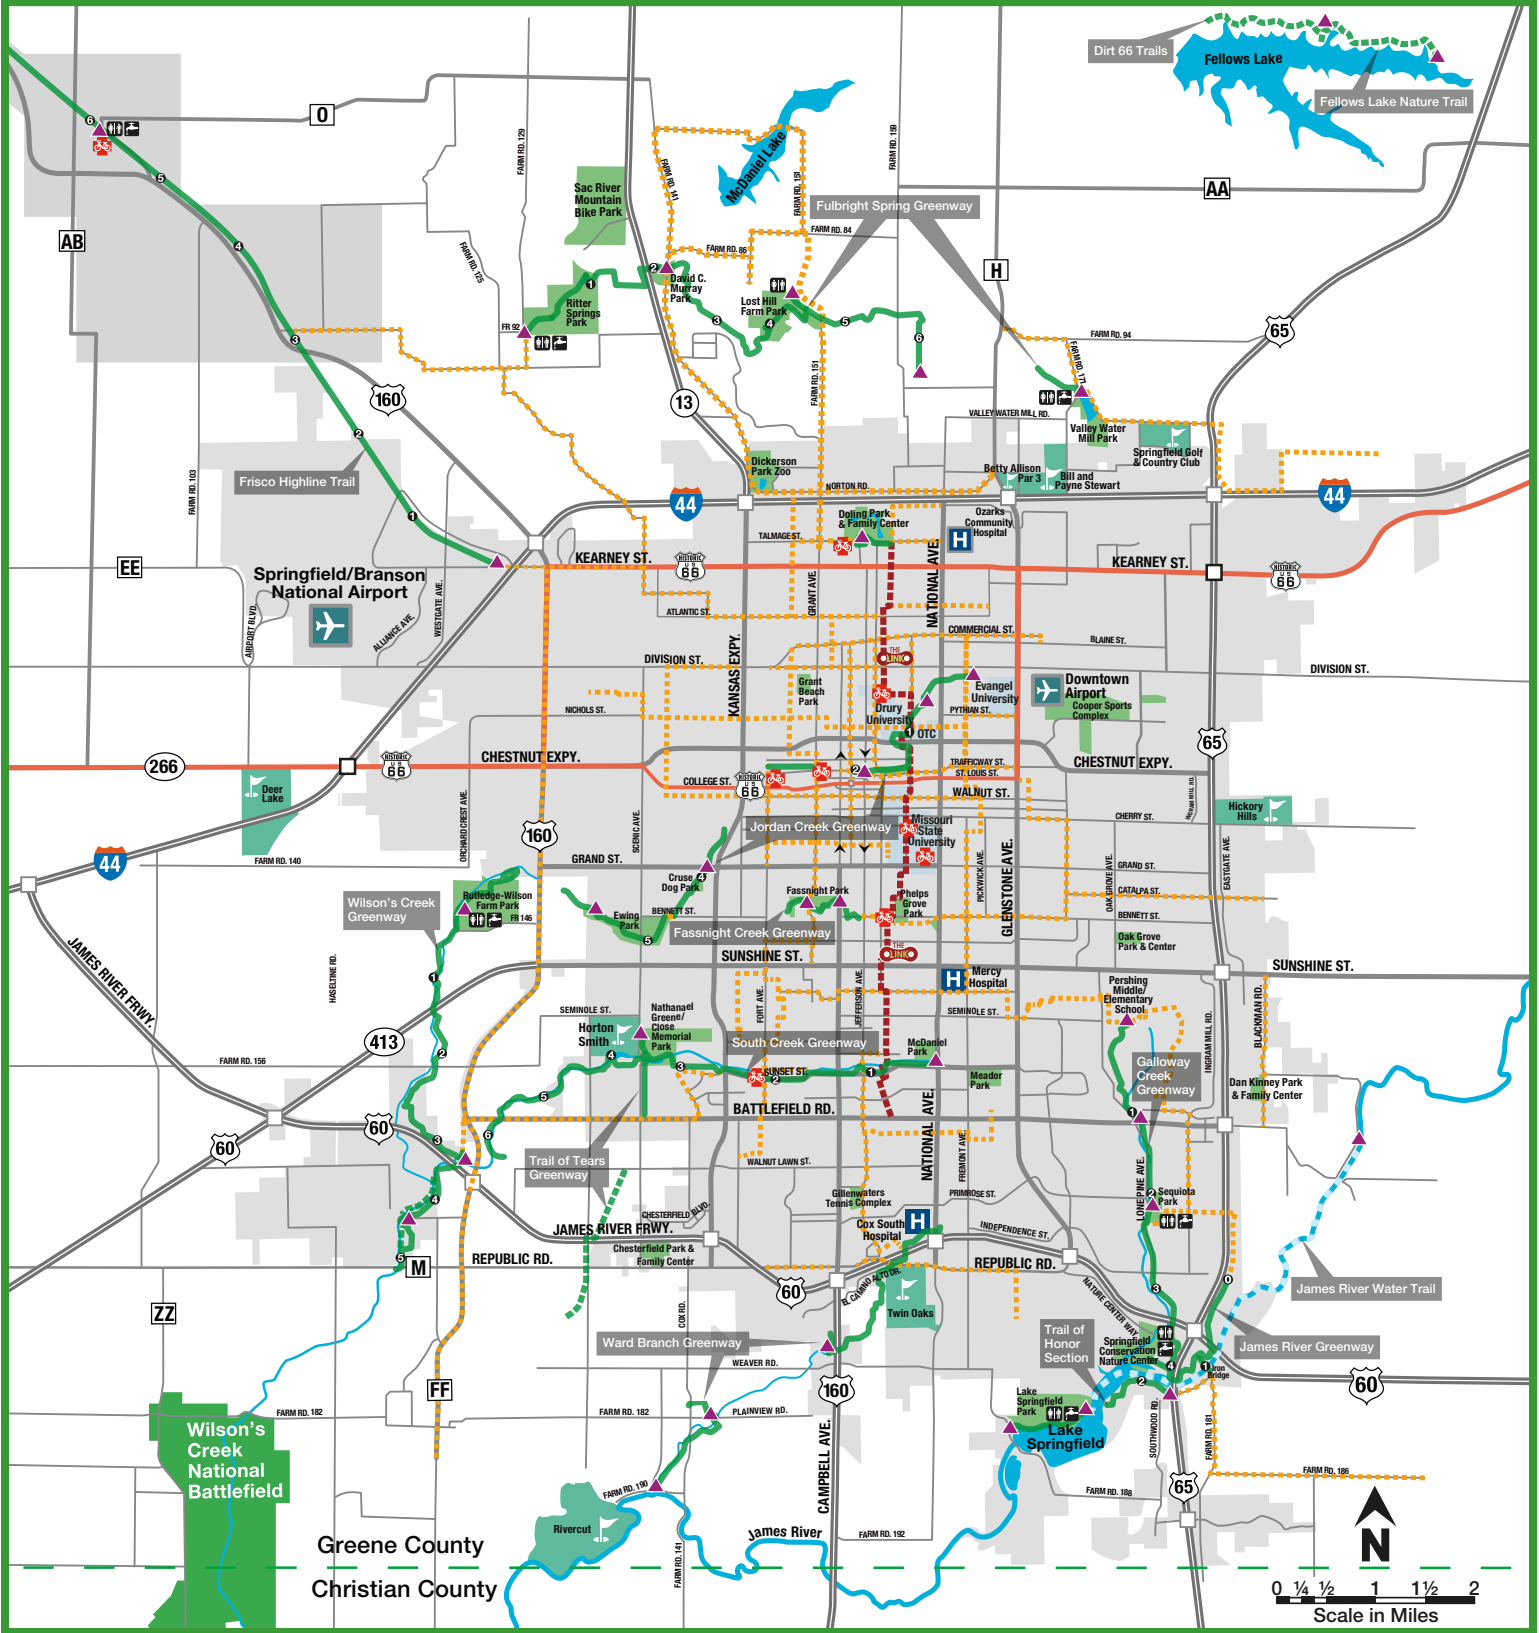

Springfield's Greenway Trails & Bike Route Network

- Paved Trail
- - - Unpaved Trail
- - - On-Street Bike Route
- - - Water Trail

- - - The Link
- 1 Mile Markers
- ▲ Trailhead
- Park

- Bike Aide Station
- Restrooms
- Drinking Water